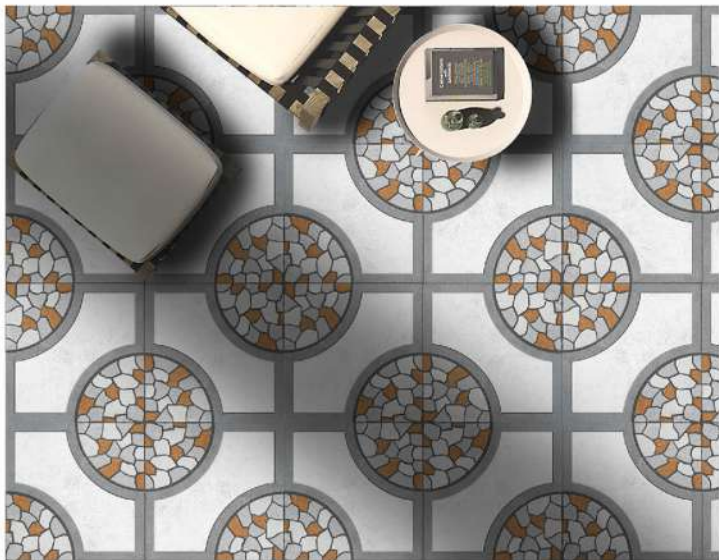

**PARKING TILES**  
300X300 MM

**WHITE BODY HEAVY DUTY**  
**OUTDOOR TILES**

DESIGN NO.- 61101  
PUNCH SURFACE

DESIGN NO.- 61103  
PUNCH SURFACE

DESIGN NO.- 61104  
PUNCH SURFACE

DESIGN NO.- 61105  
PUNCH SURFACE