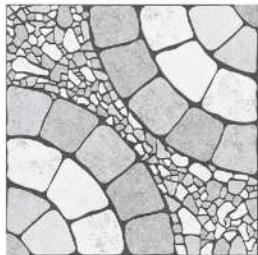

DESIGN NO.- 55106
PUNCH SURFACE