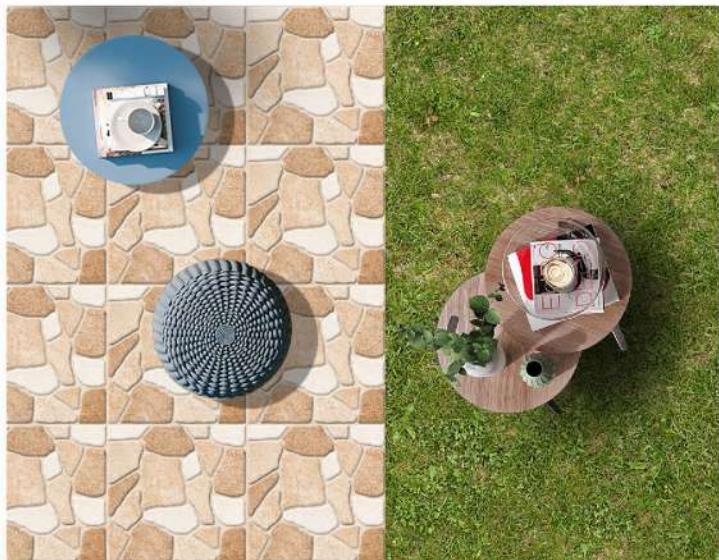

19121

PARKING TILES
300X300 MM

WHITE BODY HEAVY DUTY
OUTDOOR TILES