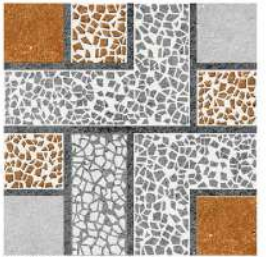

30113

DESIGN NO.- 30113  
PUNCH SURFACE

DESIGN NO.- 30114  
PUNCH SURFACE

**PARKING TILES  
300X300 MM**

**WHITE BODY HEAVY DUTY  
OUTDOOR TILES**

DESIGN NO.-30103  
PUNCH SURFACE

DESIGN NO.- 30104  
PUNCH SURFACE