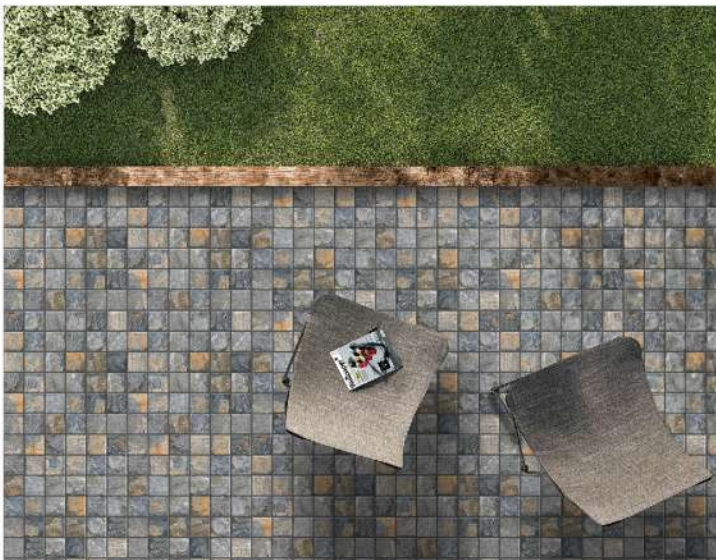

49110

PARKING TILES
300X300 MM

WHITE BODY HEAVY DUTY
OUTDOOR TILES